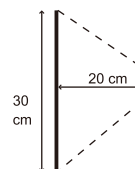

Warm white color and Cool white color

Evenly distributed light dispersion

Wide angle 120
evenly distributed
light dispersion

ON / OFF Switch

Two stages switch for 50%
and 100% intensity selection

Multiple selection of connectors

XLR 3 pins(L type)
XLR 4 pins(L type)

XLR 3 pins
XLR 4 pins

BNC